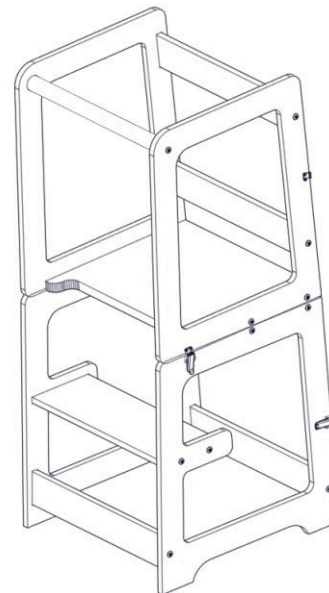

Lernturm 2in1 Bedienungsanleitung

Learning tower 2in1 Assembly manual

Willkommen in der CLIFF-Familie!

Wir sind uns sicher, dass dieses Produkt euch unzählige glückliche Momente und Lächeln bereiten wird. Als Eltern haben wir CLIFF entwickelt, weil wir glauben, dass unsere Kinder das Beste verdienen. Unsere Vision ist: aktive und glückliche Kinder in jedem Zuhause.

Falls Du uns brauchst, sind wir für Dich immer da. Kontaktiere uns unter: info@cliff-toys.com.

Mit viel Liebe,
Die CLIFF Familie

Welcome to the CLIFF Family!

We are sure this product will bring countless smiles and happy moments to you and your family. As parents ourselves, we created CLIFF because we believe our children deserve the best, and our mission is to inspire active and happy children in every home.

If you ever need us, we're here for you. Just reach out at info@cliff-toys.com.

With love,
Your CLIFF Family

CE

CLIFF StepUp